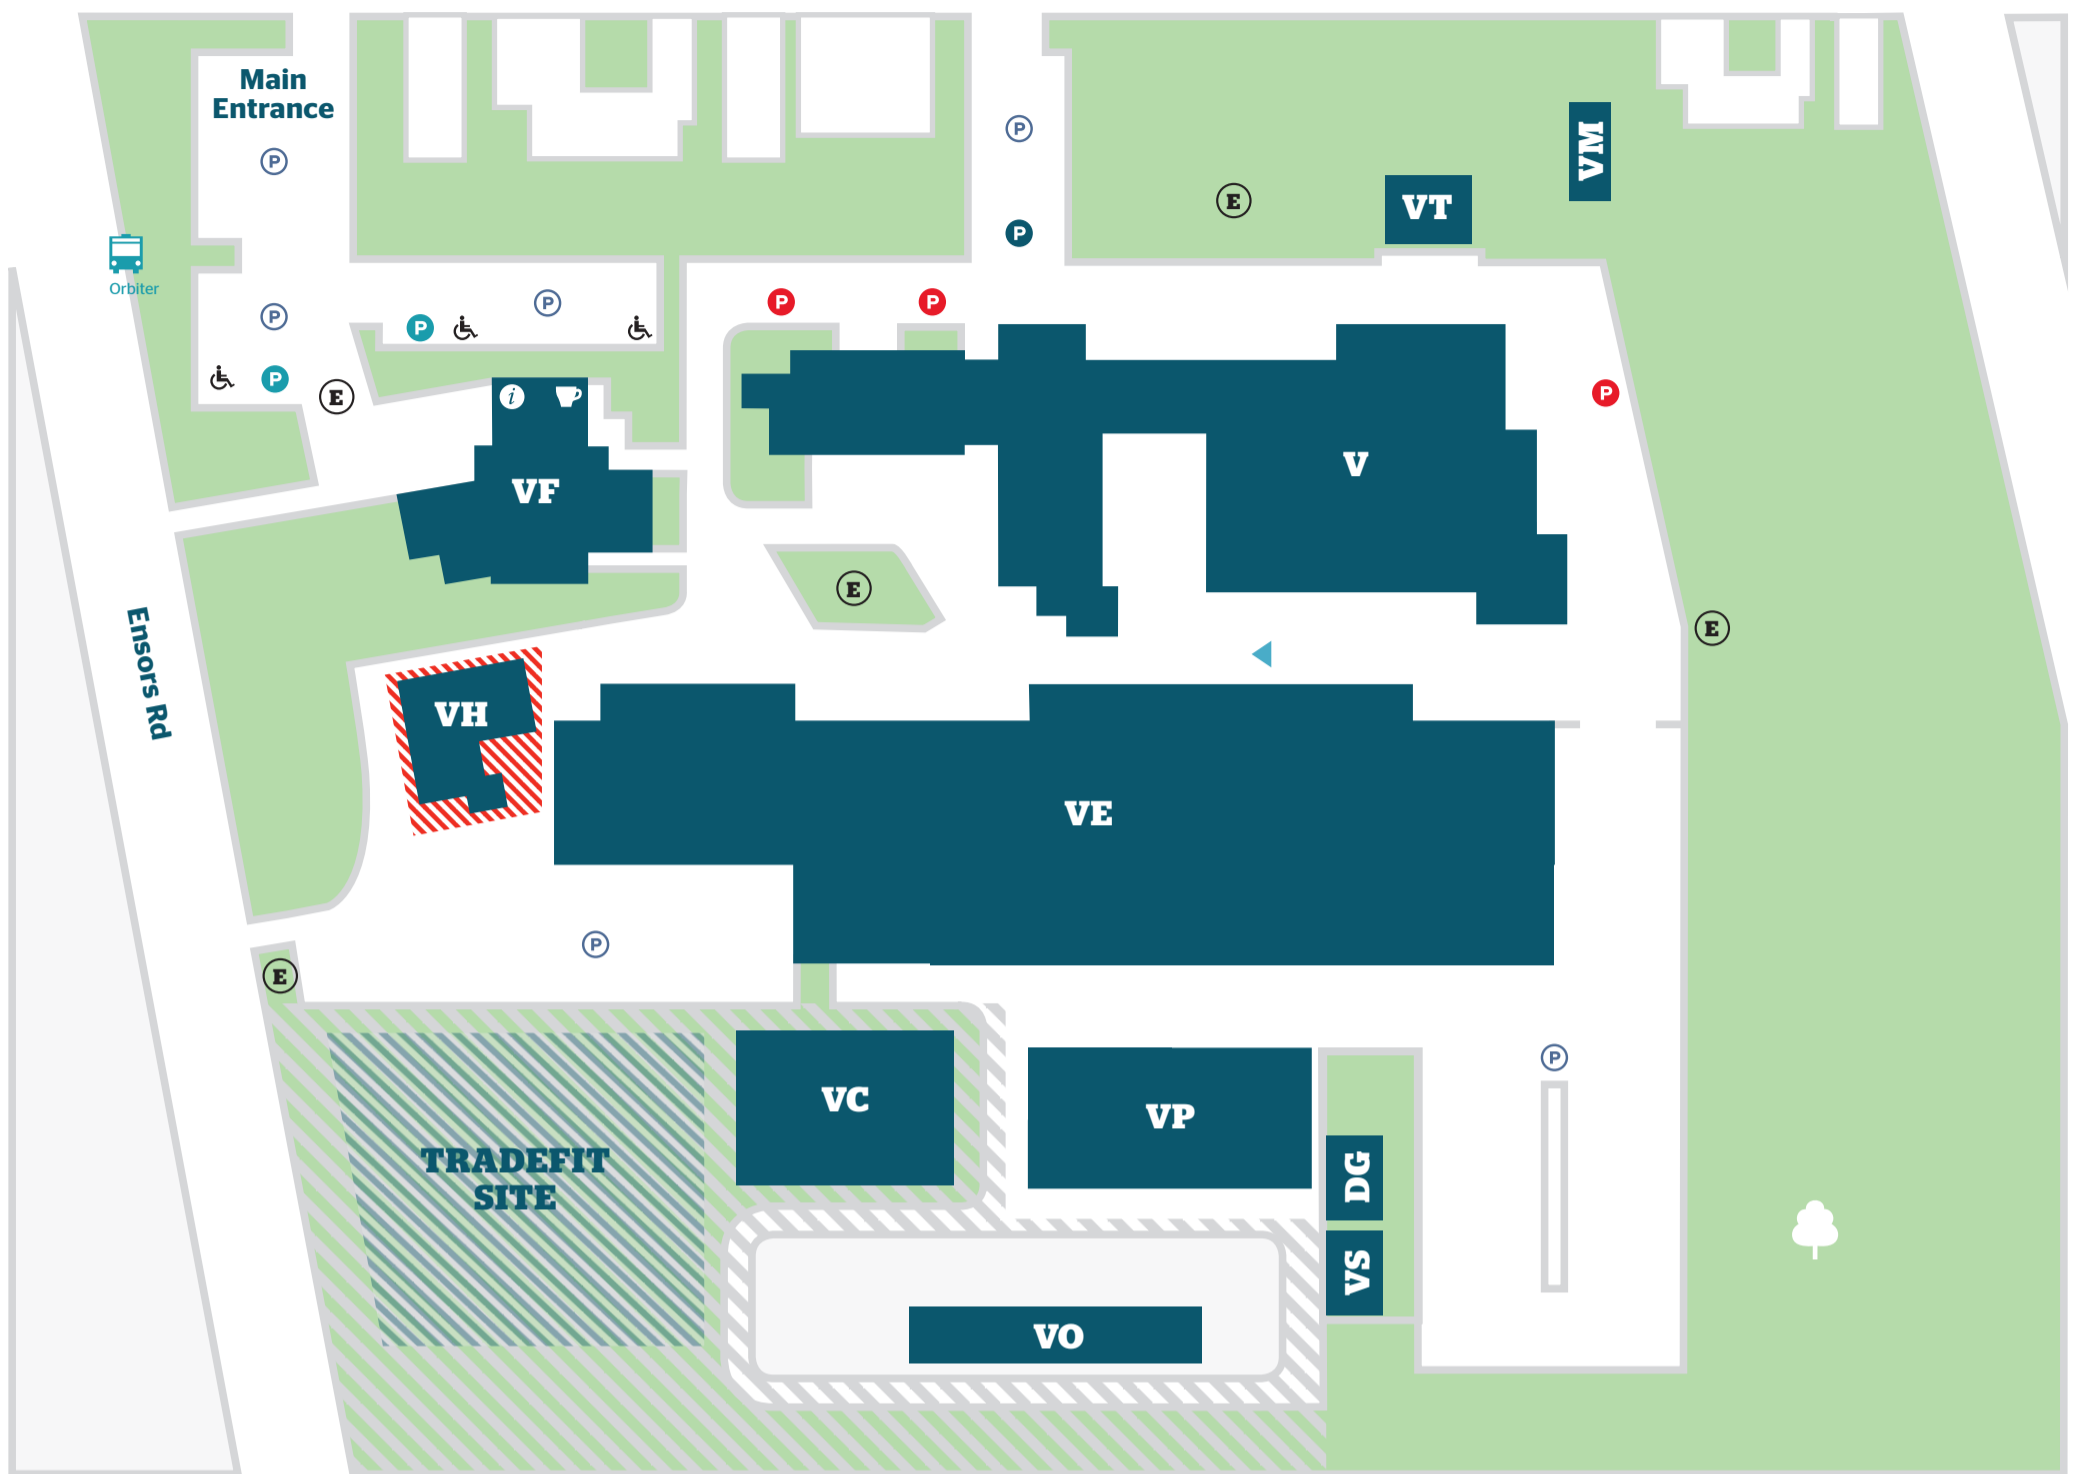

Sullivan Ave

Woolston Campus

Ensors Road

- V** Electrical Trades
Furniture
Joinery / Carpentry
Tutor offices
Administration offices
- VE** Plumbing
Welding
Fabrication
Automotive engineering
Auto electrical
Manufacturing
Auto body
Collision repair
Automotive refinishing
Painting
Decorating

- VF** Student Services
Admissions and Enrolments
Library
Café
- VP** Carpentry barn
Drainlaying barn
Plastering barn
Plumbing barn
- VO** Lines area
- VC** Carpentry barn
- VT** Timber store
- VS** Generic class rooms

KEY

- Admissions & Enrolments, Information Desk
- Café
- Accessible Carpark
- High Viz, Safety Shoe Area
- Student/Staff Carpark
- Allocated Green Space
- Visitor Carpark
- Fenced Off Red Stickered Area
- Fleet Carpark
- One Way Traffic
- Corporate Carpark
- Evacuation Points