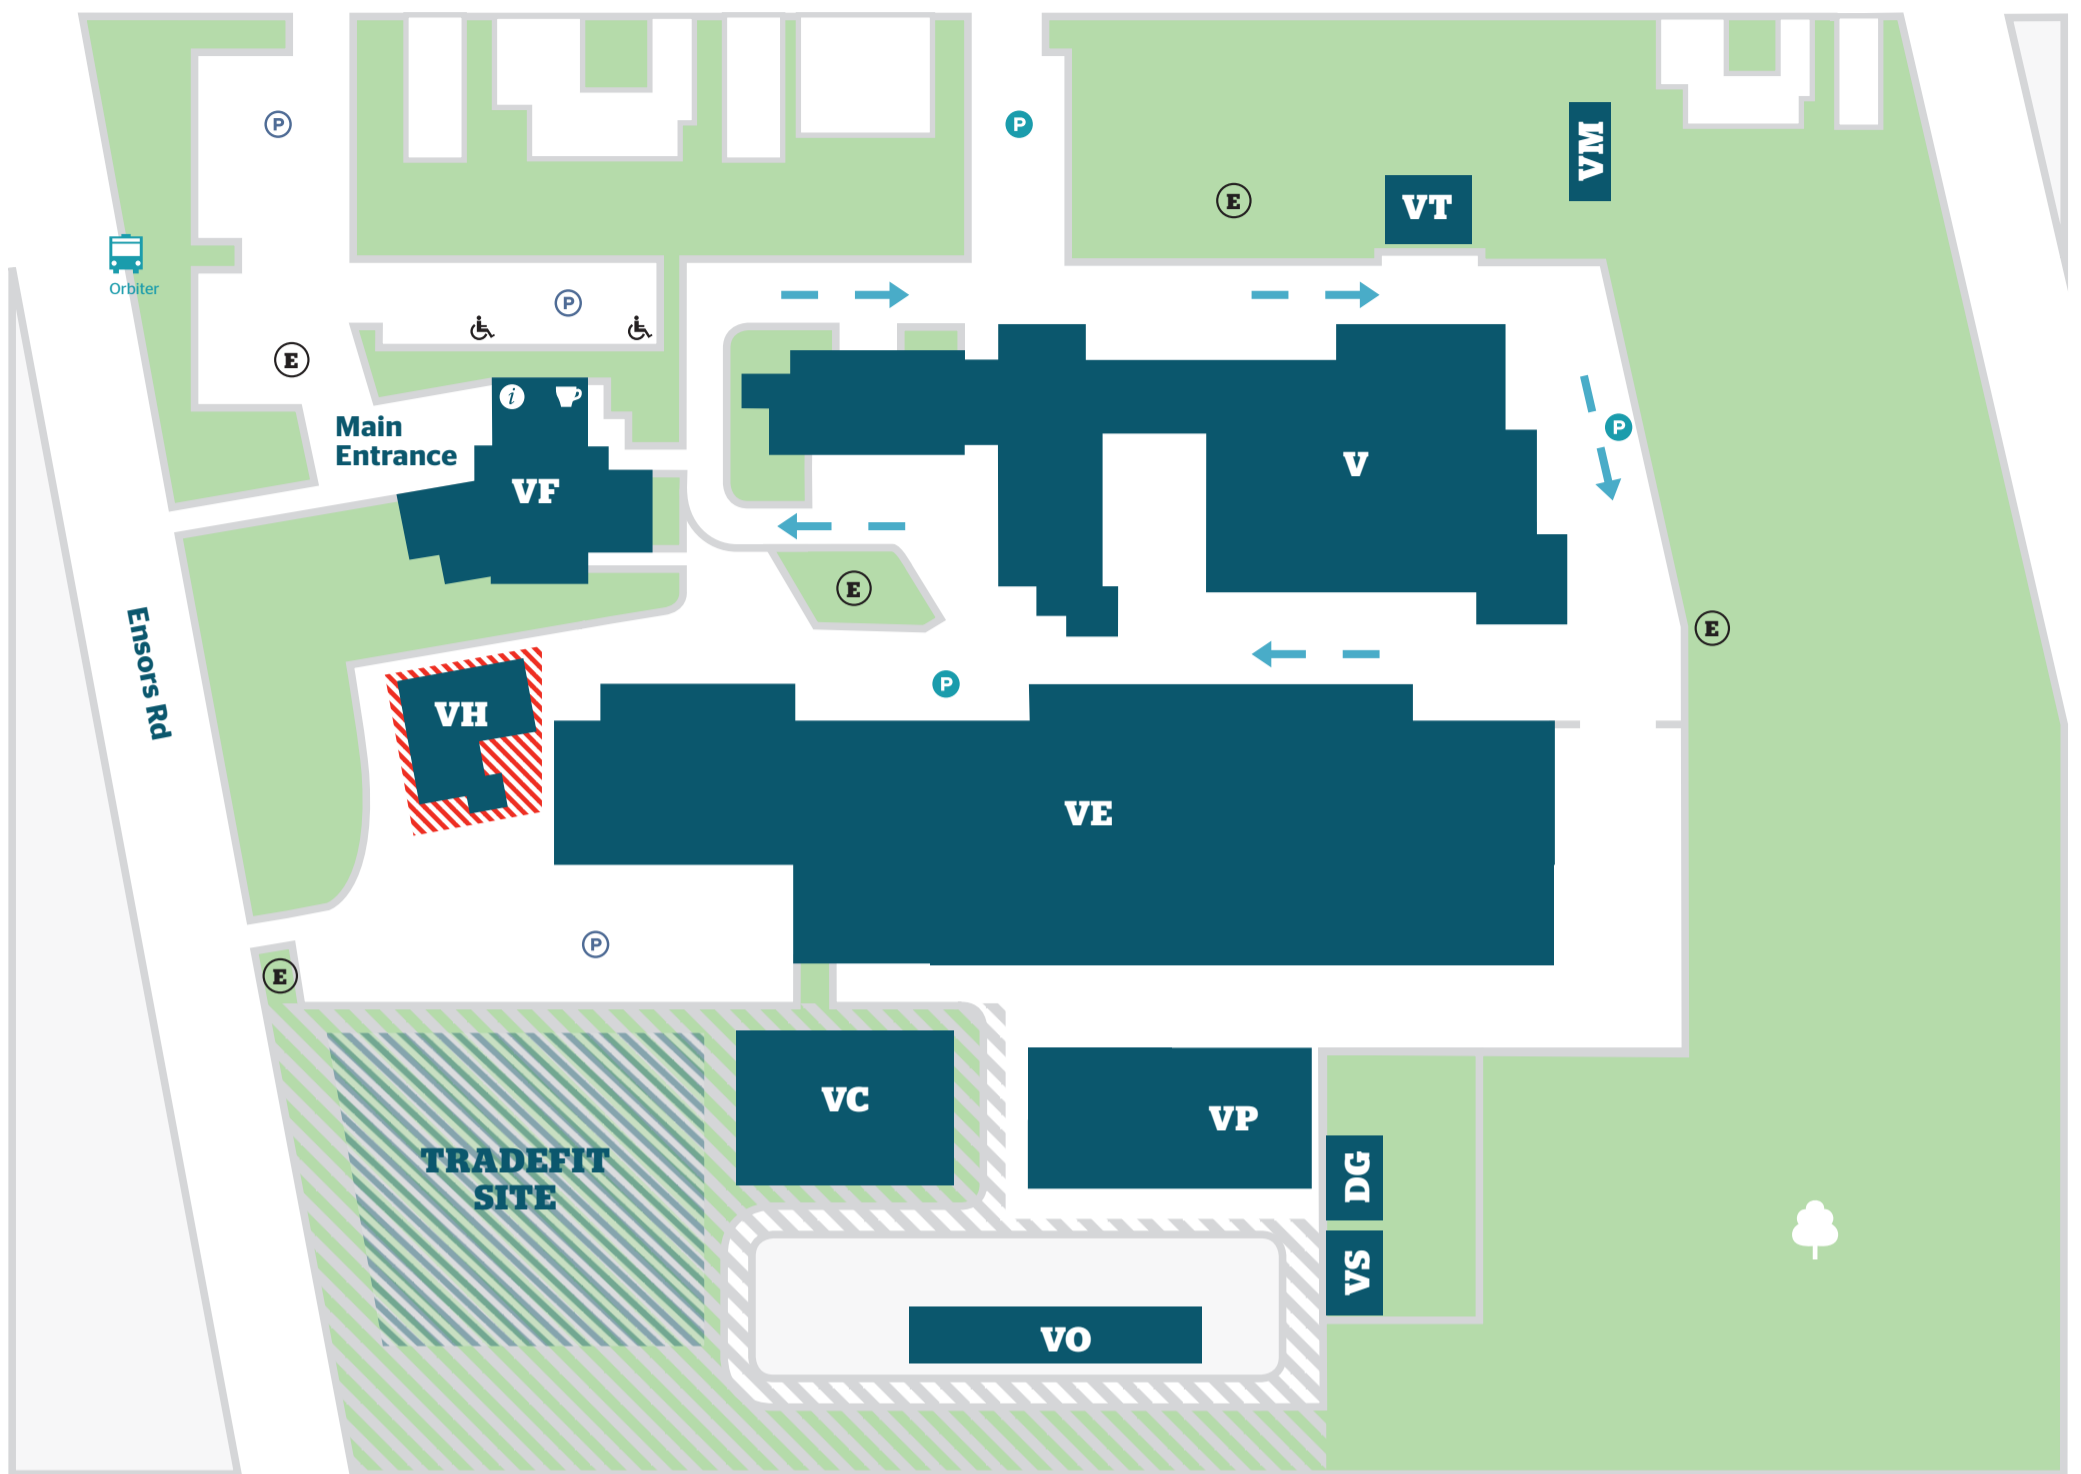

Sullivan Ave

## Woolston Campus Ensors Road

**DG** Dangerous Goods

**V** Electrical Trades  
Painting  
Decorating  
Furniture  
Joinery/Carpentry

**VE** Plumbing  
Welding  
Fabrication  
Automotive Engineering  
Auto Electrical  
Manufacturing  
Auto Body  
Collision Repair  
Automotive Refinishing  
Plastics Processing

**VF** Student Services  
Admissions and Enrolments  
Library  
Café

**VP** Carpentry Barn  
Drainlaying Barn  
Plumbing Barn

**VO** Electricity Supply

**VB** Gib Barn

**VC** Barn

**VT** Carpentry Store

**VL** Furniture & Joinery/  
Learning Services

### KEY

- Admissions & Enrolments, Information Desk
- Accessible Carpark
- Student Carpark
- Staff & Visitor Carpark only
- Bus Stop\*

- Café
- High Viz, Safety Shoe Area
- Allocated Green Space
- Fenced Off Red Stickered Area
- One Way Traffic
- Evacuation Points